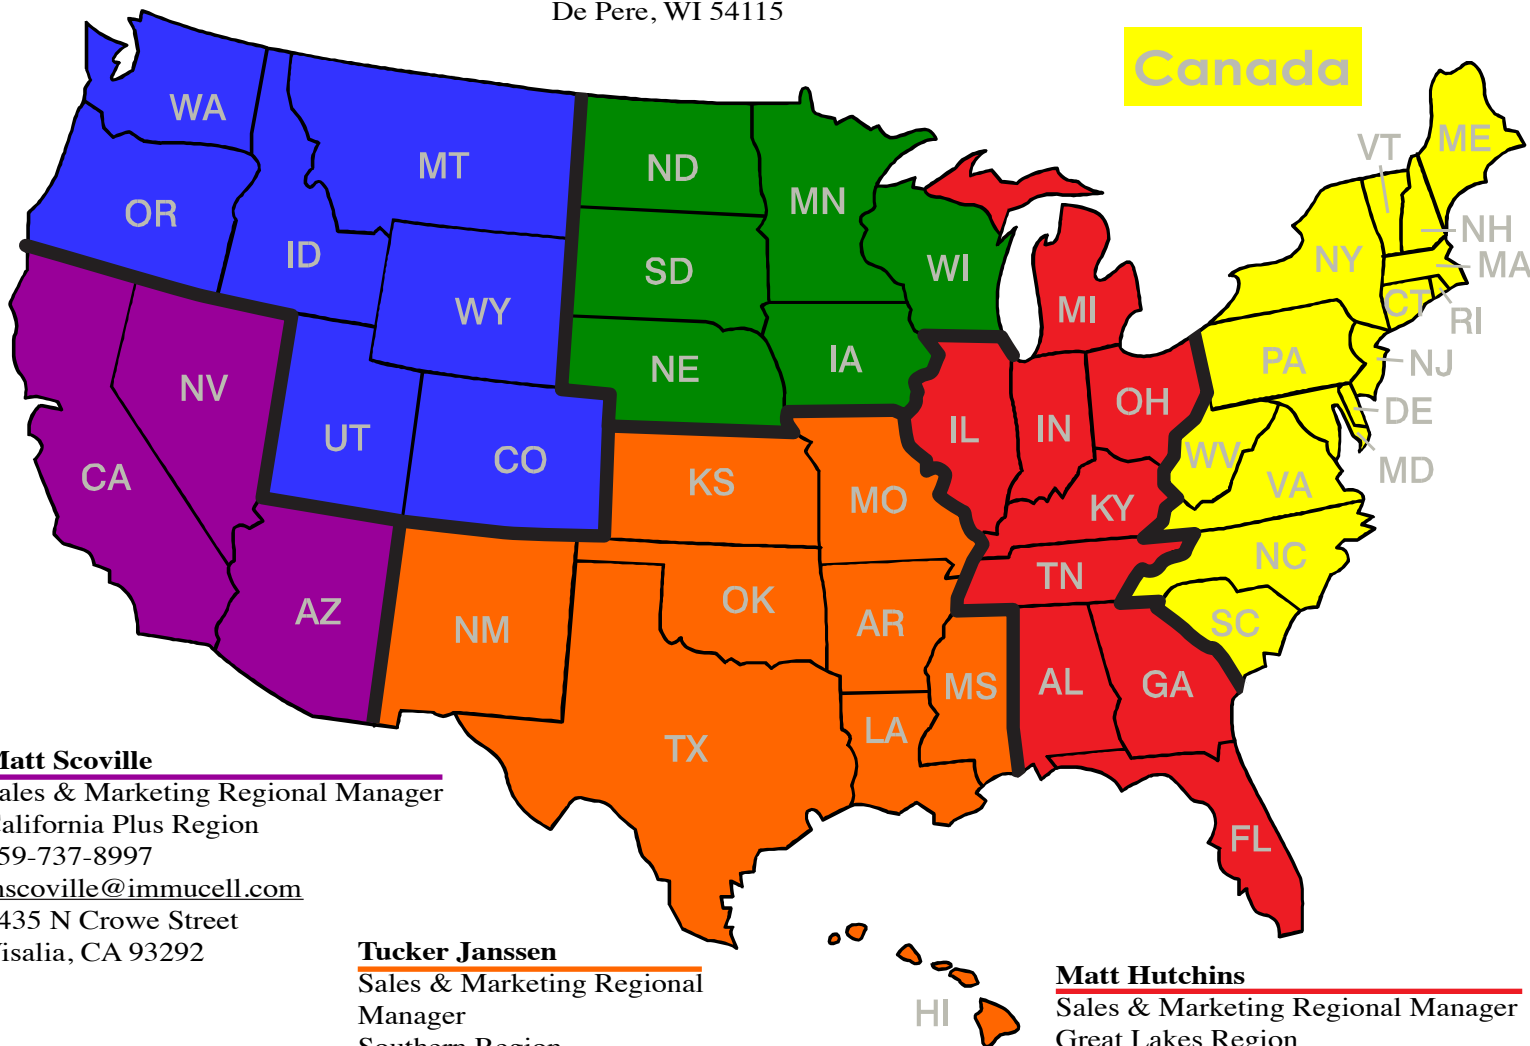

Visit us on Facebook and YouTube at Immediate Immunity™

Open
Western Region

Michelle Philibeck
Sales & Marketing Regional Manager
Midwestern Region
920-213-7588
mphilibeck@immucell.com
N5075 McCabe Rd.
De Pere, WI 54115

Dale Miller
Sales & Marketing Regional Manager
NE & Canada
717-475-3756
dmiller@immucell.com
449 Pauline Lane
Mt Pleasant Mills, PA 17853

Matt Scoville
Sales & Marketing Regional Manager
California Plus Region
559-737-8997
mscoville@immucell.com
2435 N Crowe Street
Visalia, CA 93292

Tucker Janssen
Sales & Marketing Regional Manager
Southern Region
806-679-1700
tjanssen@immucell.com
7706 Georgetown Dr.
Amarillo, TX 79119

Matt Hutchins
Sales & Marketing Regional Manager
Great Lakes Region
937-243-4211
mhutchins@immucell.com
23600 ST RT 347
West Mansfield, OH 43358

Bobbi Brockman
VP of Sales & Marketing
515-450-2035
bbrockmann@immucell.com
23227 94th Ave. North
Port Byron, IL 61275

Kathy Becher
Sales Support/Customer Service
800-466-8235
kbecher@immucell.com

ImmuCell Corporation
800.466.8235
firstdefensecalfhealth.com